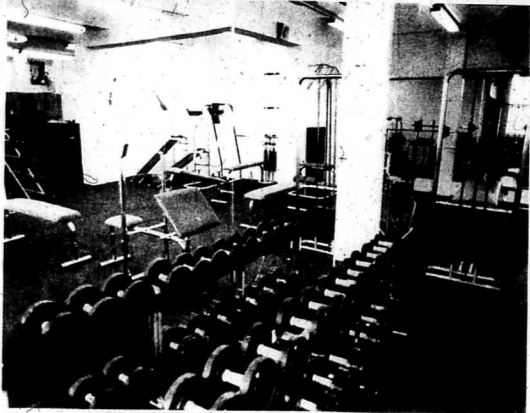

SHAPE UP — A COMPLETE MEN'S & WOMEN'S FITNESS COMPLEX

Tone up your body with the Vito-Cycle Exercising Cycle:

Home & Party Catering Division have supplied Vita Cycles for shape-up

Hire one yourself or a Row Rider and Tone yourself up.

PHONE 79134 NP

OPENS SATURDAY, CORNER DEVON & EGMONT STS, NEW PLYMOUTH.

IT'S MUSIC TO YOUR EARS AT SHAPE UP.

We've helped create the unique atmosphere at Shape Up's fitness complex by expertly installing a quality sound system. Music and work always go hand in hand and this is perfectly complemented at Shape Up. Whether it is sound systems, Hi-Fi stereo equipment or TV, you require, we've got a quality range to suit you.

Call in now and see the experts at —

QUINN'S RADIO (N.P.) LTD.
127 Gill St, New Plymouth, Ph 83758

Our compliments to SHAPE UP and their new fitness complex above us in the old AMP building.

After a good work out, why not get yourself down to our cafe or restaurant and complement great exercise with great, nutritional food and drink.